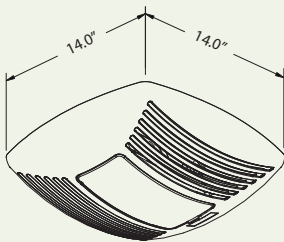

Delta BreezSignature Ventilation Fan / Light Combo Specifications

VFB25ADL
(110 CFM)

Dimensions

Fan Curve

Description

Low noise ceiling mount ventilating fan with DC Motor and light rated for continuous running. Evaluated by Underwriter Laboratories and conforms to both UL and cUL safety standards.