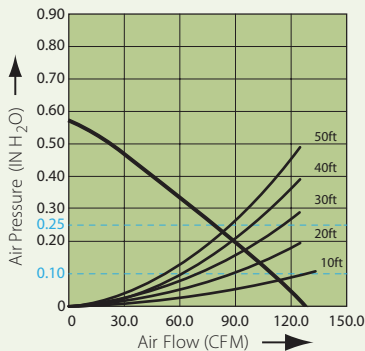

Delta BreezSignature Ventilation Fan / Light Combo Specifications

VFB25ADL
(110 CFM)

Dimensions

Fan Curve

Description

Low noise ceiling mount ventilating fan with DC Motor and light rated for continuous running. Evaluated by Underwriter Laboratories and conforms to both UL and cUL safety standards.

Motor/Blower

- Power Rating of 120volts/60Hz.
- DC Brushless motor engineered to run continuously.
- Motor equipped with thermal cutoff fuse.
- Permanently lubricated motor.

Housing

- Galvanized steel body.
- Detachable 4" diameter duct adapter.
- Built in backdraft damper.
- Easy installation.

Grille

- Attractive design using ABS material.

Light

- One GU24 26-Watt compact fluorescent lamp included.
- One E12 4-Watt night-light included.

Warranty

- 3 year limited warranty.

Features

- For ceiling mount only, air flow of 110 CFM ($\pm 10\%$) and 1.1 Sones at 0.1" static pressure.
- Power consumption approximately 15.4 Watts with an efficiency rating approximately 7.1 CFM/Watt at 0.1" static pressure.
- Duct diameter no less than 4".
- UL and cUL listed for tub/shower enclosure when used with GFCI branch circuit wiring.

DC Motor Technology

- Built in soft start function to increase bearings life.
- Automatically powers OFF when impeller is locked abnormally.

Specifications

VFB25ADL	4" Duct (Standard)	
Static Pressure (Inches w.g.)	0.1	0.25
Air Flow (CFM)	110	89
Sones	1.1	1.4
Power Consumption (Watts)	15.4	17.2
Energy Efficiency (CFM/Watt)	7.1	5.0
Speed (RPM)	1037	1213
Current (Amps)	0.26 @ 120 Vac	
Power Rating (V/Hz)	120 / 60	
Lamp (Watts)	26	
Night-light (Watts)	4	