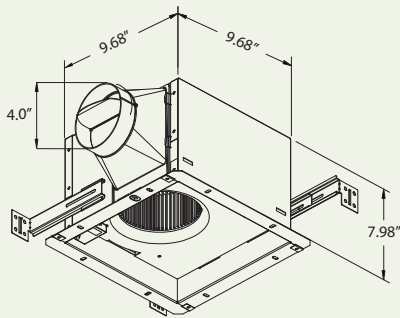

Delta BreezSignature Ventilation Fan / Light Combo Specifications

VFB25ADL
(110 CFM)

Dimensions

Fan Curve

Description

Low noise ceiling mount ventilating fan with DC Motor and light rated for continuous running. Evaluated by Underwriter Laboratories and conforms to both UL and cUL safety standards.

Grille

- Attractive design using ABS material.

Light

- One GU24 26-Watt compact fluorescent lamp included.
- One E12 4-Watt night-light included.

Warranty

- 3 year limited warranty.

Features

- For ceiling mount only, air flow of 110 CFM ($\pm 10\%$) and 1.1 Sones at 0.1" static pressure.
- Power consumption approximately 15.4 Watts with an efficiency rating approximately 7.1 CFM/Watt at 0.1" static pressure.
- Duct diameter no less than 4".
- UL and cUL listed for tub/shower enclosure when used with GFCI branch circuit wiring.