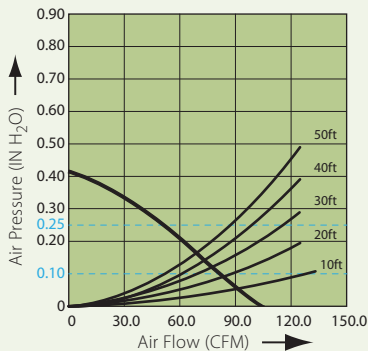

Fan Curve

Description

Low noise ceiling mount ventilating fan with DC Motor and light rated for continuous running. Evaluated by Underwriter Laboratories and conforms to both UL and cUL safety standards.

Motor/Blower

- Power Rating of 120volts/60Hz.
- DC Brushless motor engineered to run continuously.
- Motor equipped with thermal cutoff fuse.
- Permanently lubricated motor.

Housing

- Galvanized steel body.
- Detachable 4" diameter duct adapter.
- Built in backdraft damper.
- Easy installation.

Grille

- Attractive design using ABS material.

Light

- One GU24 26-Watt compact fluorescent lamp included.
- One E12 4-Watt night-light included.

Warranty

- 3 year limited warranty.

Features

- For ceiling mount only, air flow of 80 CFM ($\pm 10\%$) and 0.6 Sones at 0.1" static pressure.
- Power consumption approximately 9.6 Watts with an efficiency rating approximately 8.5 CFM/Watt at 0.1" static pressure.
- Duct diameter no less than 4".
- UL and cUL listed for tub/shower enclosure when used with GFCI branch circuit wiring.

DC Motor Technology

- Built in soft start function to increase bearings life.
- Automatically powers OFF when impeller is locked abnormally.

Specifications

VFB25ACL	4" Duct (Standard)	
Static Pressure (Inches w.g.)	0.1	0.25
Air Flow (CFM)	80	49
Sones	0.6	1.0
Power Consumption (Watts)	9.6	10.0
Energy Efficiency (CFM/Watt)	8.5	5.0
Speed (RPM)	904	1095
Current (Amps)	0.15 @ 120 Vac	
Power Rating (V/Hz)	120 / 60	
Lamp (Watts)	26	
Night-light (Watts)	4