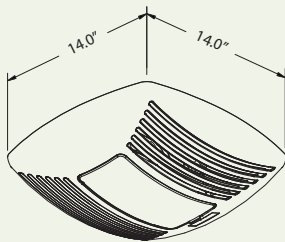

# Delta BreezSignature Ventilation Fan / Light Combo Specifications

VFB25ACL  
(80 CFM)

## Dimensions