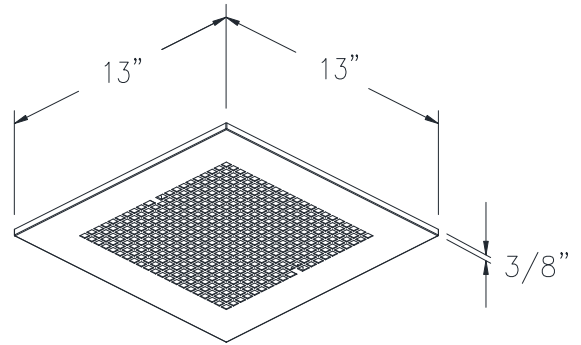

**Description**

The SIG-MTL Metal Grille is offered as an alternative to the standard grille.

**Application**

- Accessorizes fans in Delta BreezSignature series
- Adds modern aesthetic to bathroom
- Paintable for added customization
- Available for Delta Breez Ventilation Fans: SIG80, SIG80D, SIG110, SIG110D, SIG110H, SIG80-110, SIG80-110D, SIG80-110H

**Features**

- Made of galvanized steel material and white painted
- Size: 13 x 13 x 3/8 inches
- Attaches directly to fan housing with torsion springs

Information is subject to change without notice or obligation