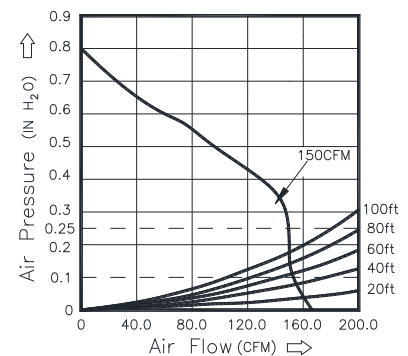

Fan Curve

BreezSmart 150F	6" Duct (Standard)	
Static Pressure (inches w.g.)	0.1	0.25
Air Flow (CFM)	150	149
Sones	<0.3	1.3
Power Consumption (Watts)	16.9	23.7
Energy Efficiency (CFM/Watt)	8.8	6.2
Current (Amps)	0.47 Max.	
Power Rating (V/Hz)	120 / 60	