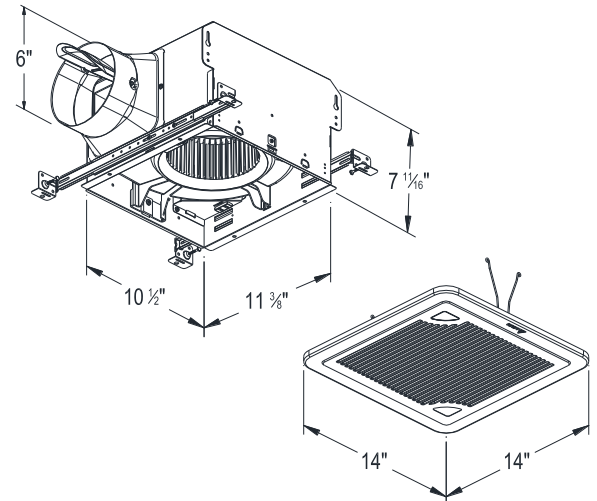

DC Motor/Blower

- Power rating of 120 volts/60Hz
- Motor equipped with thermal cutoff fuse
- Removable with permanently lubricated plug-in motor
- Built-in soft start function to increase bearings' life.
- Automatically powers OFF when impeller is locked abnormally

Housing

- Galvanized steel body
- Detachable 6" diameter metal duct adapter
- Built-in backdraft damper
- Hanger bars included
- Easy installation

Grille

- Attractive design using ABS material
- Attaches directly to housing with torsion springs

Warranty

- 3-Year limited warranty.

TYPICAL SPECIFICATION

Ventilation fan shall be Delta Breez model 150F; ENERGY STAR qualified with Brushless DC Motor engineered to run continuously for a minimum 70,000 hours; airflow rating of 150 CFM and loudness rating of <0.3 Sones at 0.1" static pressure as certified by the Home Ventilating Institute (HVI); power consumption of not more than 16.9 Watts with efficiency rating of not more than 8.8 CFM/Watt at 0.1" static pressure; fan will feature motor lock protection and self-compensating motor speed for intended airflow when static pressure is encountered. UL/cUL listed for tub/shower enclosure when use with GFCI-protected branch circuit wiring.

Fan Curve