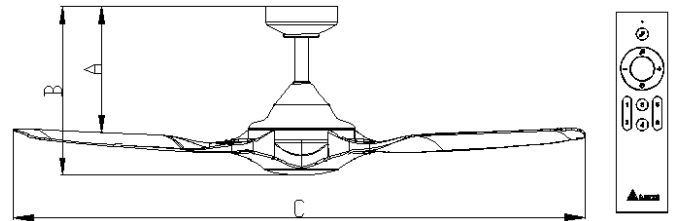

Blades/Housing

- Advanced aerodynamic profiled ABS blades and decorative motor housing
- Color/Finish: Black & White
- Plug-in slots for blades to be quickly assembled
- Automatically powers OFF when blades are locked abnormally

Downrod

- Made with high-strength material
- Tapered threaded end ensures more stable connection
- Offers a unique 3-symmetric lock system which provides much better durability and safety than other downrods with a 1-lock system

Light

- 15-Watt LED light included (equivalent to a 110-150 watt incandescent bulb)
- Output 1400 Lumens, 90CRI and 3000K CCT
- Dimmable Lighting
- Flicker-free, zero aggressive reflections to provide a comfortable, stress-free atmosphere
- Fan & Light separately control

Warranty

- 3-year limited warranty

CERTIFICATIONS

TYPICAL SPECIFICATION

Delta ceiling fan VCA523LED-30-WH and VCA523LED-30-BK are 52 inches, 3 blades Ceiling Fan with 3000K Light and Remote Control. ENERGY STAR most efficient qualified with DC brushless motor engineered to run continuously for a minimum 70,000 hours; airflow above 4500 CFM; power consumption lower than 13 Watts. Wet-rated ceiling fans can apply in different spaces, such as living room, dining room, bedroom, and patio. Light commercial application will be restaurant, office, hotel, and resort.

DIMENSIONS

Model	VCA523LED-30-WH/VCA523LED-30-BK
A	10.2"
B	13.4"
C	52"

Ceiling Fan	VCA523LED-30-WH	VCA523LED-30-BK
Color/Finish	White	Black
CCT	3000K	
LED Light (Watts)	15	
Weighted-Average Air Flow (CFM)	3,271	
Weighted-Average Energy Use (Watts)	10	
High Air Flow (CFM)	4,700	
High Energy Use (Watts)	13	
Energy Efficiency (CFM/Watt)	312	
Current (Amps)	0.25 Max	
Power Rating (V/Hz)	120/60	

Model	Quantity	Comments	Project:
			Location:
			Architect:
			Engineer:
			Contractor:
			Submitted by:
			Date: