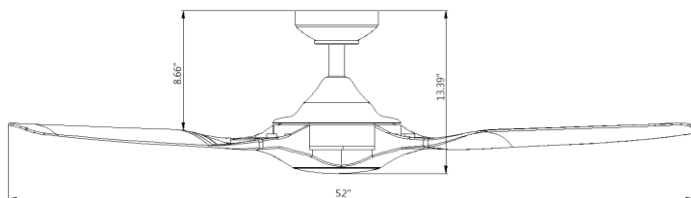

Delta Ceiling Fan

VCA523LED-30-WH / VCA523LED-30-BK

Features

- Brushless DC motor, offers energy savings of up to 70% compared with similar products with AC motors.
- Energy efficient DC motor with 6 speeds and reverse function.
- One 13W dimmable LED module with 3000K included.
- Main light output: 1000 Lumens; 3000K; 90 CRI for high color accuracy.
- Includes Fan/Light Handheld Remote Control.
- Easy pairing / ABS Blade material / Down rod installation

Applications

Fan is rated for dry, damp and wet locations.

Dimensions unit: inch

Fan operation

Summer - A downward air flow creates a cooling effect.

Winter - An upward air flow moves warm air off the ceiling.