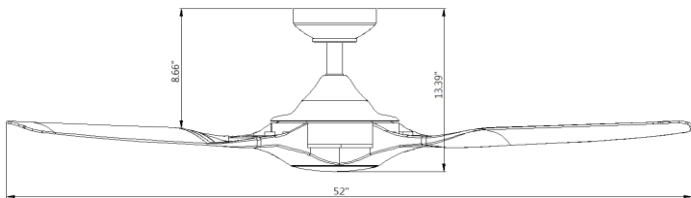

Delta Ceiling Fan

VCA523LED-30-WH / VCA523LED-30-BK

Features

- Brushless DC motor, offers energy savings of up to 70% compared with similar products with AC motors.
- Energy efficient DC motor with 6 speeds and reverse function.
- One 13W dimmable LED module with 3000K included.
- Main light output: 1000 Lumens; 3000K; 90 CRI for high color accuracy.
- Includes Fan/Light Handheld Remote Control.
- Easy pairing / ABS Blade material / Down rod installation

Applications

Fan is rated for dry, damp and wet locations.

Dimensions unit: inch

Fan operation

Summer - A downward air flow creates a cooling effect.

Winter - An upward air flow moves warm air off the ceiling.

Specifications

Model	Finish	Nominal Voltage	Speed	Input Power	Airflow	Lumens	Color Temp
PART NO.	Color	VAC / Hz	RPM	Watt	CFM	lm	K
VCA523LED-30-WH	White	120 / 60	165	28 (Ref.)	4800 (Ref.)	1000 (Ref.)	3000
VCA523LED-30-BK	Black						