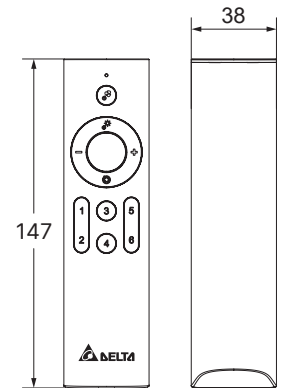

Specifications:

52" Benicia Ceiling Fan
VCA523LED-30-BK(3000K LED)
Matt black

52" Benicia Ceiling Fan
VCA523LED-30-WH(3000K LED)
Matt white

remote control
included

Product Dimension:

Ceiling fan

unit: inch

Remote control
(battery included)

Down Rod Lengths (inch)	Net Weight (lbs)	Lead Wire (inch)	Blade Pitch (Degree)
6	11.5	80	18

- The test result of the airflow in free air is central value with tolerance range of ±10%.
- All readings are typical values at rated voltage.
- Specifications are subject to change without notice.