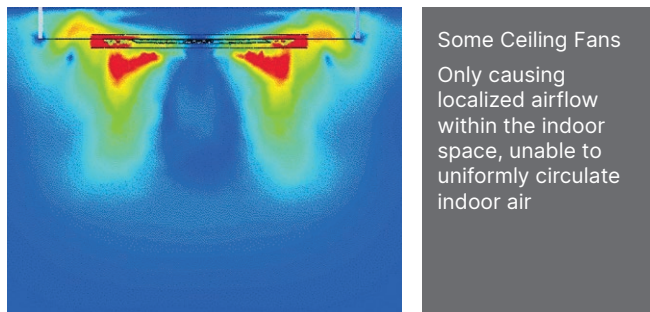

Improving Indoor Air Circulation

Delta DC ceiling fans effectively boost indoor air circulation when used in conjunction with air conditioning and heating systems. This helps achieve optimal indoor comfort quickly and reduces the frequency of the air conditioner's compressor cycling, resulting in energy savings.