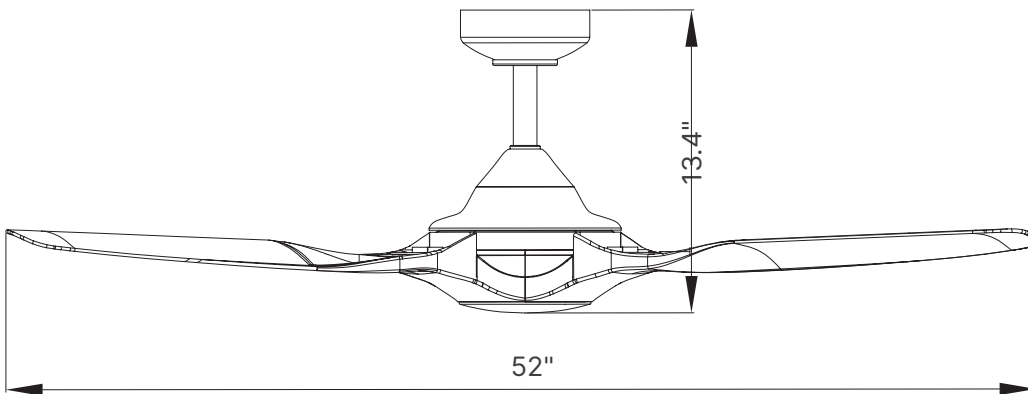

Specifications:

52" Benicia Ceiling Fan
VCA523LED-30-BK(3000K LED)
Matt black

52" Benicia Ceiling Fan
VCA523LED-30-WH(3000K LED)
Matt white

remote control
included

Product Dimension:

Ceiling fan

unit: inch

Remote control
(battery included)