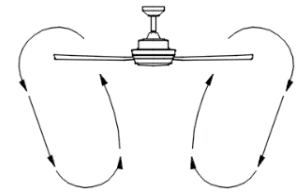

Applications

Fan is rated for dry, damp and wet locations.

Dimensions unit: inch

Fan operation

Summer - A downward air flow creates a cooling effect.

Winter - An upward air flow moves warm air off the ceiling.

Down Rod Lengths	Net Weight	Blade Material	Lead Wire	Blade Pitch	Lens	Installation
3/4 x 6"	22.7 lbs	ABS	80"	14 degrees	GLASS	Down Rod Only

* The test result of the airflow in free air is central value with tolerance range of ±10%.