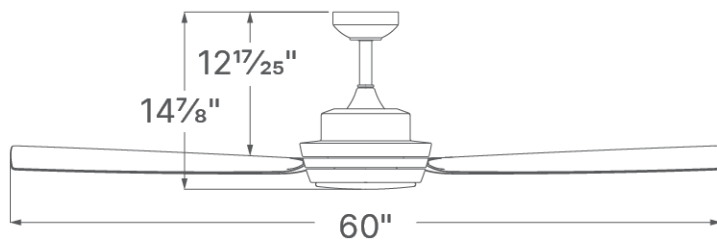

Delta Ceiling Fan

VCA605LED-HEBK

Features

- ▶ Brushless DC motor, offers energy savings of up to 70% compared with similar products with AC motors.
- ▶ Energy efficient DC motor with 6 speeds and reverse function.
- ▶ One 20W dimmable LED module included.
- ▶ Includes Fan/Light Handheld Remote Control.
- ▶ Easy pairing

Applications

Fan is rated for dry, damp and wet locations.

Dimensions unit: inch

Fan operation

Summer - A downward air flow creates a cooling effect.

Winter - An upward air flow moves warm air off the ceiling.

Specifications

Model	Finish	Nominal Voltage	Speed	Input Power	Airflow	Lumens	Color Temp
PART NO.	Color	VAC / Hz	RPM	Watt	CFM	lm	K
VCA605LED-HEWH	White	120 / 60	120	21	6400	1900	3000
VCA605LED-HEBK	Black						

Down Rod Lengths	Net Weight	Blade Material	Lead Wire	Blade Pitch	Lens	Installation
3/4 x 6"	22.7 lbs	ABS	80"	14 degrees	GLASS	Down Rod Only

* The test result of the airflow in free air is central value with tolerance range of ±10%.