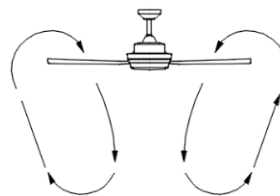

Delta Ceiling Fan

VCA605LED-HEBK

Features

- ▶ Brushless DC motor, offers energy savings of up to 70% compared with similar products with AC motors.
- ▶ Energy efficient DC motor with 6 speeds and reverse function.
- ▶ One 20W dimmable LED module included.
- ▶ Includes Fan/Light Handheld Remote Control.
- ▶ Easy pairing

Applications

Fan is rated for dry, damp and wet locations.

Dimensions unit: inch

Fan operation

Summer - A downward air flow creates a cooling effect.

Winter - An upward air flow moves warm air off the ceiling.

Down Rod Lengths	Net Weight	Blade Material	Lead Wire	Blade Pitch	Lens	Installation
3/4 x 6"	22.7 lbs	ABS	80"	14 degrees	GLASS	Down Rod Only

* The test result of the airflow in free air is central value with tolerance range of ±10%.