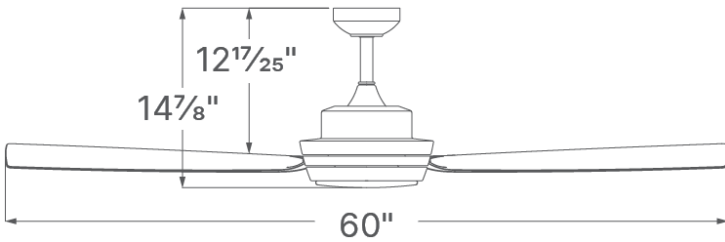

Delta Ceiling Fan

VCA605LED-HEWH

Features

- ▶ Brushless DC motor, offers energy savings of up to 70% compared with similar products with AC motors.
- ▶ Energy efficient DC motor with 6 speeds and reverse function.
- ▶ One 20W dimmable LED module included.
- ▶ Includes Fan/Light Handheld Remote Control.
- ▶ Easy pairing

Applications

Fan is rated for dry, damp and wet locations.

Dimensions unit: inch

Fan operation

Summer - A downward air flow creates a cooling effect.

Winter - An upward air flow moves warm air off the ceiling.

| Down Rod Lengths | Net Weight | Blade Material | Lead Wire | Blade Pitch | Lens | Installation |
|------------------|------------|----------------|-----------|-------------|-------|---------------|
| 3/4 x 6" | 22.7 lbs | ABS | 80" | 14 degrees | GLASS | Down Rod Only |