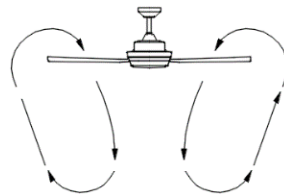

Delta Ceiling Fan

VCA605LED-HEWH

Features

- ▶ Brushless DC motor, offers energy savings of up to 70% compared with similar products with AC motors.
- ▶ Energy efficient DC motor with 6 speeds and reverse function.
- ▶ One 20W dimmable LED module included.
- ▶ Includes Fan/Light Handheld Remote Control.
- ▶ Easy pairing

Applications

Fan is rated for dry, damp and wet locations.

Dimensions unit: inch

Fan operation

Summer - A downward air flow creates a cooling effect.

Winter - An upward air flow moves warm air off the ceiling.

| Down Rod Lengths | Net Weight | Blade Material | Lead Wire | Blade Pitch | Lens | Installation |
|------------------|------------|----------------|-----------|-------------|-------|---------------|
| 3/4 x 6" | 22.7 lbs | ABS | 80" | 14 degrees | GLASS | Down Rod Only |