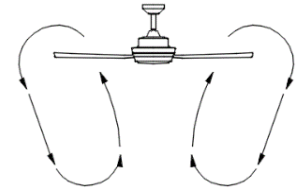

Delta Ceiling Fan

VCA605LED-HEWH

Features

- ▶ Brushless DC motor, offers energy savings of up to 70% compared with similar products with AC motors.
- ▶ Energy efficient DC motor with 6 speeds and reverse function.
- ▶ One 20W dimmable LED module included.
- ▶ Includes Fan/Light Handheld Remote Control.
- ▶ Easy pairing

Applications

Fan is rated for dry, damp and wet locations.

Dimensions unit: inch

Fan operation

Summer - A downward air flow creates a cooling effect.

Winter - An upward air flow moves warm air off the ceiling.

| Down Rod Lengths | Net Weight | Blade Material | Lead Wire | Blade Pitch | Lens | Installation |
|------------------|------------|----------------|-----------|-------------|-------|---------------|
| 3/4 x 6" | 22.7 lbs | ABS | 80" | 14 degrees | GLASS | Down Rod Only |