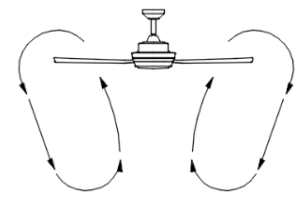

Applications

Fan is rated for dry, damp and wet locations.

Dimensions unit: inch

Fan operation

Summer - A downward air flow creates a cooling effect.

Winter - An upward air flow moves warm air off the ceiling.

Down Rod Lengths	Net Weight	Blade Material	Lead Wire	Blade Pitch	Lens	Installation
3/4 x 6"	26.5 lbs	ABS	80"	14 degrees	GLASS	Down Rod Only

* The test result of the airflow in free air is central value with tolerance range of $\pm 10\%$.