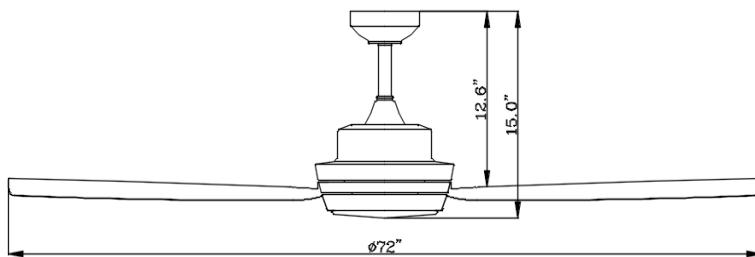

Delta Ceiling Fan

VCA728LED-HEWH

Features

- ▶ Brushless DC motor, offers energy savings of up to 70% compared with similar products with AC motors.
- ▶ Energy efficient DC motor with 6 speeds and reverse function.
- ▶ Includes Fan/Light Handheld Remote Control.
- ▶ One 20W dimmable LED module included.
- ▶ Easy pairing

Applications

Fan is rated for dry, damp and wet locations.

Dimensions unit: inch

Fan operation

Summer - A downward air flow creates a cooling effect.

Winter - An upward air flow moves warm air off the ceiling.

Specifications

Model	Finish	Nominal Voltage	Speed	Input Power	Airflow	Lumens	Color Temp
PART NO.	Color	VAC / Hz	RPM	Watt	CFM	lm	K
VCA728LED-HEWH	White	120 / 60	75	19	7200	1900	3000
VCA728LED-HEBK	Black						

Down Rod Lengths	Net Weight	Blade Material	Lead Wire	Blade Pitch	Lens	Installation
3/4 x 6"	26.5 lbs	ABS	80"	14 degrees	GLASS	Down Rod Only

* The test result of the airflow in free air is central value with tolerance range of $\pm 10\%$.