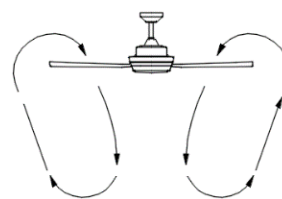

Delta Ceiling Fan

VCA728LED-HEWH

Features

- ▶ Brushless DC motor, offers energy savings of up to 70% compared with similar products with AC motors.
- ▶ Energy efficient DC motor with 6 speeds and reverse function.
- ▶ Includes Fan/Light Handheld Remote Control.
- ▶ One 20W dimmable LED module included.
- ▶ Easy pairing

Applications

Fan is rated for dry, damp and wet locations.

Dimensions unit: inch

Fan operation

Summer - A downward air flow creates a cooling effect.

Winter - An upward air flow moves warm air off the ceiling.

Down Rod Lengths	Net Weight	Blade Material	Lead Wire	Blade Pitch	Lens	Installation
3/4 x 6"	26.5 lbs	ABS	80"	14 degrees	GLASS	Down Rod Only

* The test result of the airflow in free air is central value with tolerance range of $\pm 10\%$.